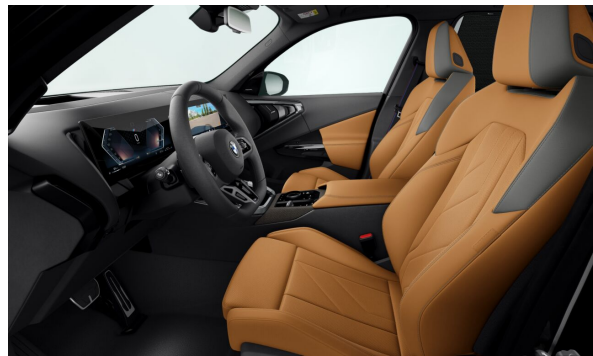

Bavaria TT, s.r.o.

BMW Retailer

Quote No: 17442
Print date: 15-01-2026
Order No Ref: 3820933
Page 5 of 9

INTERIOR.

		Gross Price EUR
FVKJ	BMW Ind leather 'Merino' Amber/Atlas Grey	2.596,00
S043Y	BMW Ind Magnolia fine-wood trim fine print	106,00

PACKAGES & OPTIONAL EQUIPMENT.

		Gross Price EUR
S0248	Steering-wheel heating	339,00
S02PA	Locking wheel bolts	0,00
S02VL	Variable sport steering	0,00
S0337	M Sport package	4.132,00
S0223	Adaptive suspension	636,00
S0710	M Leather steering wheel	0,00
S0760	M high-gloss Shadowline	0,00
S0775	M headliner anthracite	0,00
S09T1	M Sport exterior parts	0,00
S09T2	M Sport interior parts	0,00
S09TA	Specific additional contents in M Sport package	0,00
S033B	M Sport package Pro	2.172,00
S0223	Adaptive suspension	
S0337	M Sport package	
S03DP	BMW Iconic Glow exterior package	0,00
S03M2	M Sport brake, red high-gloss	0,00
S03MF	M Lights Shadowline	0,00
S04GQ	M seat belts	0,00
S0710	M Leather steering wheel	
S0760	M high-gloss Shadowline	
S0775	M headliner anthracite	
S07M9	M high-gloss Shadowline with extended contents	0,00
S09T1	M Sport exterior parts	
S09T2	M Sport interior parts	
S09TA	Specific additional contents in M Sport package	
S09TB	Specific add contents of M Sport package Pro	0,00
S03AC	Trailer tow hitch	1.218,00
S0420	Sun protection glazing	614,00