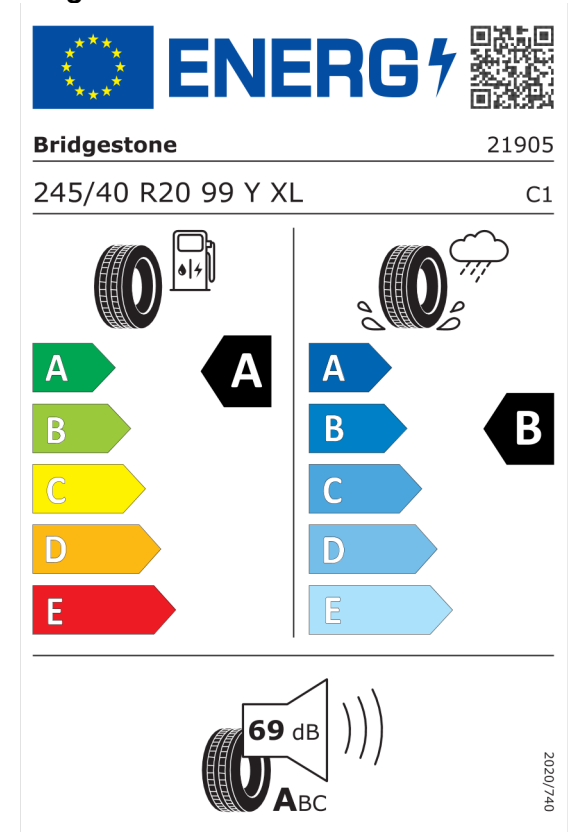

Bridgestone 502232

<https://eprel.ec.europa.eu/qr/502232>