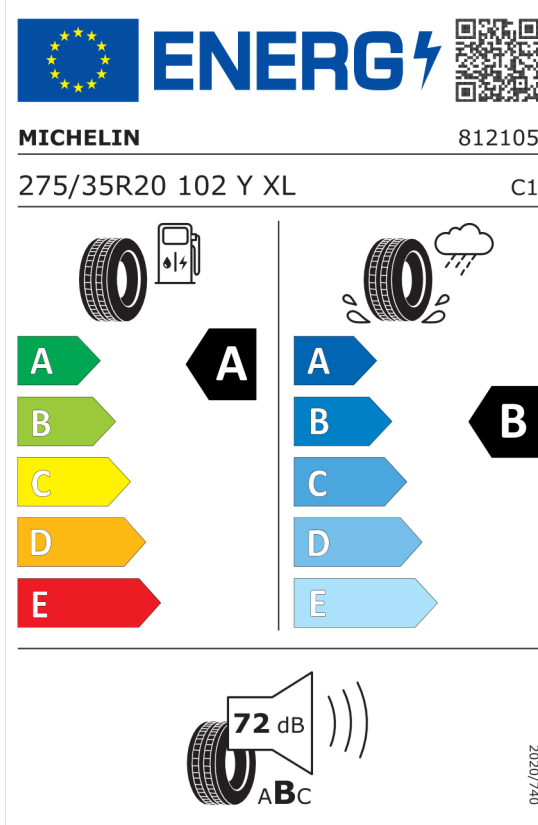

Číslo kalkulácie.
Dátum
Platnosť do

Ponuka
12180
26.04.2024
10.05.2024

Michelin 1213052

<https://eprel.ec.europa.eu/qr/1213052>