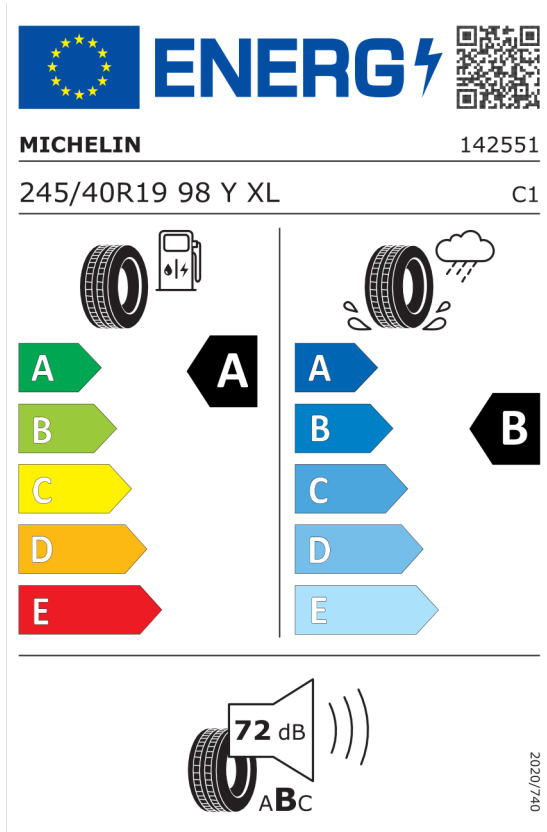

DPH EUR **13.086,36**

Cena celkom bez DPH EUR **65.431,64**

Číslo kalkulácie.
Dátum
Platnosť do

Ponuka
11601
08.03.2024
22.03.2024

EU Energetický štítok pre kolesá

Michelin 445662

<https://eprel.ec.europa.eu/qr/445662>

Hankook 649687

The ENERGY label for Hankook 649687 features the European Union flag and the word 'ENERGY' with a lightning bolt icon. A QR code is located to the right. Below the header, the brand 'Hankook' and the number '1025924' are listed. The tire specification '255/40R19 100 Y XL' and the category 'C1' are shown. The label is divided into two columns: the left column shows fuel consumption with a gas pump icon and a tire, with a scale from A (green) to E (red) and a black arrow pointing to 'A'; the right column shows wet grip with a tire on a wet surface and a rain cloud, with a scale from A (dark blue) to E (light blue) and a black arrow pointing to 'A'. At the bottom, a noise icon shows a tire and a speaker with '69 dB' and 'ABC' below it. A vertical code '2020/740' is on the right side.

<https://eprel.ec.europa.eu/qr/649687>

Michelin 445663

The ENERGY label for Michelin 445663 features the European Union flag and the word 'ENERGY' with a lightning bolt icon. A QR code is located to the right. Below the header, the brand 'MICHELIN' and the number '855886' are listed. The tire specification '255/40R19 100 Y XL' and the category 'C1' are shown. The label is divided into two columns: the left column shows fuel consumption with a gas pump icon and a tire, with a scale from A (green) to E (red) and a black arrow pointing to 'A'; the right column shows wet grip with a tire on a wet surface and a rain cloud, with a scale from A (dark blue) to E (light blue) and a black arrow pointing to 'B'. At the bottom, a noise icon shows a tire and a speaker with '72 dB' and 'ABC' below it. A vertical code '2020/740' is on the right side.