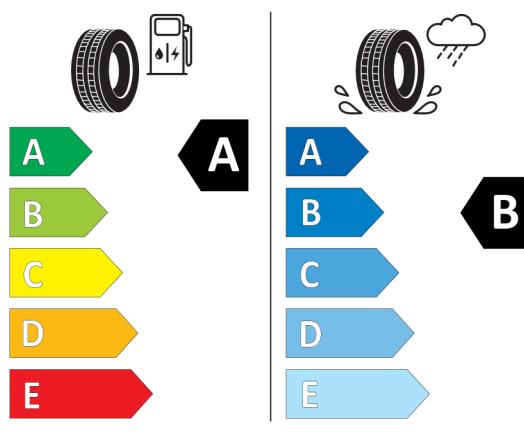

Pirelli 596421

PIRELLI 37940

255/40R19 100 Y XL C1

2020/740

<https://eprel.ec.europa.eu/qr/596421>