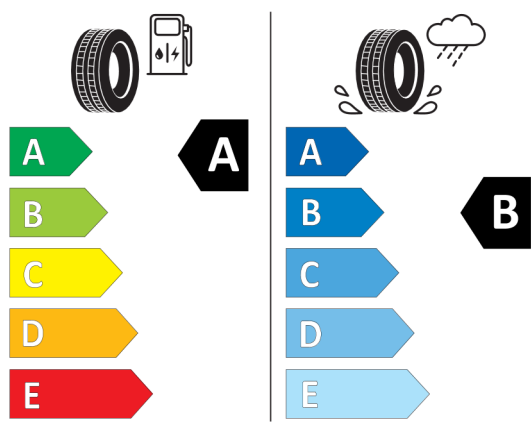

Číslo kalkulácie.
Dátum
Platnosť do

Ponuka
11601
08.03.2024
22.03.2024

Pirelli 596423

PIRELLI 37942

245/40R19 98 Y XL C1

2020/740

<https://eprel.ec.europa.eu/qr/596423>