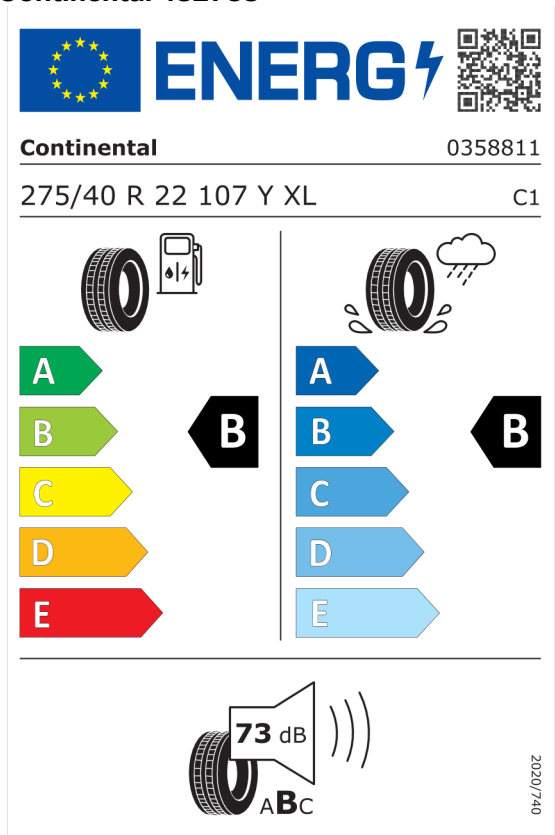

Cena celkom vrátane DPH EUR **127.200,00**

DPH EUR **21.200,00**

Cena celkom bez DPH EUR **106.000,00**

Číslo kalkulácie.
Dátum
Platnosť do

Ponuka
11633
11.03.2024
25.03.2024

EU Energetický štítok pre kolesá

Pirelli 1004294

<https://eprel.ec.europa.eu/qr/1004294>

Continental 482738

<https://eprel.ec.europa.eu/qr/482738>

Číslo kalkulácie.
Dátum
Platnosť do

Ponuka
11633
11.03.2024
25.03.2024

Pirelli 1004292

The image shows the ENERGY label for Pirelli tires. It features the European Union flag and the word "ENERGY" with a lightning bolt icon. A QR code is located to the right. Below the header, the brand "PIRELLI" and the number "41706" are listed. The tire specification "315/35R22 111 Y XL" and the class "C1" are also present. The label is divided into two columns: the left column shows fuel consumption efficiency with a scale from A (green) to E (red), and the right column shows wet grip efficiency with a scale from A (blue) to E (light blue). A black arrow points to a "B" rating in both categories. At the bottom, a noise level of 73 dB is indicated with a speaker icon and the letters "ABC". A vertical date "2020/740" is on the right side.

<https://eprel.ec.europa.eu/qr/1004292>

Continental 481356

The image shows the ENERGY label for Continental tires. It features the European Union flag and the word "ENERGY" with a lightning bolt icon. A QR code is located to the right. Below the header, the brand "Continental" and the number "0358808" are listed. The tire specification "315/35 R 22 111 Y XL" and the class "C1" are also present. The label is divided into two columns: the left column shows fuel consumption efficiency with a scale from A (green) to E (red), and the right column shows wet grip efficiency with a scale from A (blue) to E (light blue). A black arrow points to a "B" rating in both categories. At the bottom, a noise level of 75 dB is indicated with a speaker icon and the letters "ABC". A vertical date "2020/740" is on the right side.