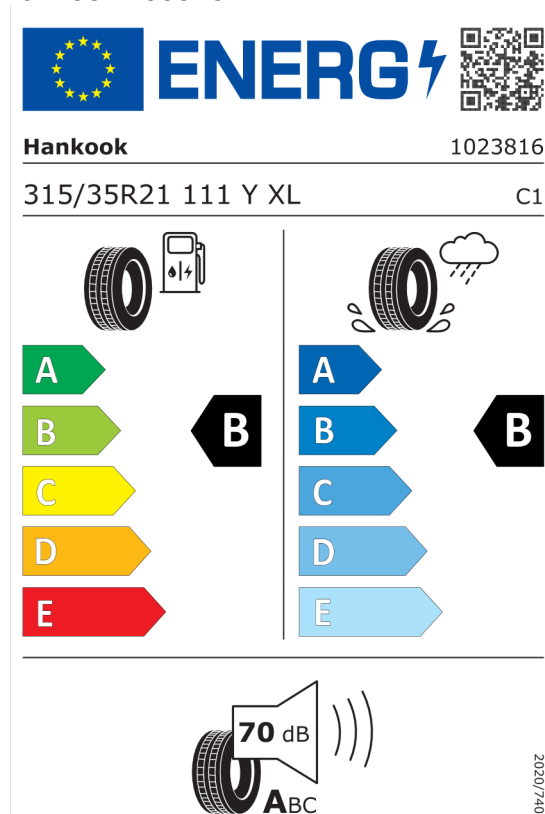

Číslo kalkulácie.
Dátum
Platnosť do

Ponuka
7886
20.10.2022

EU Energetický štítok pre kolesá

Hankook 466540

The label features the EU flag and the word "ENERGY" with a lightning bolt. A QR code is located to the right. Below the header, the brand "Hankook" and the number "1023815" are listed. The tire specification "275/40R21 107 Y XL" and the class "C1" are shown. The label is divided into two columns: the left column shows a fuel pump icon and a tire, with a scale from A (green) to E (red) where B is highlighted; the right column shows a tire with a rain cloud and water spray, with a scale from A (blue) to E (light blue) where B is highlighted. At the bottom, a speaker icon indicates a noise level of 70 dB with a scale from A to C.

Hankook 1023815
275/40R21 107 Y XL C1

2020/740

<https://eprel.ec.europa.eu/qr/466540>

Pirelli 581097

The label features the EU flag and the word "ENERGY" with a lightning bolt. A QR code is located to the right. Below the header, the brand "PIRELLI" and the number "27514" are listed. The tire specification "275/40R21 107 Y XL" and the class "C1" are shown. The label is divided into two columns: the left column shows a fuel pump icon and a tire, with a scale from A (green) to E (red) where B is highlighted; the right column shows a tire with a rain cloud and water spray, with a scale from A (blue) to E (light blue) where B is highlighted. At the bottom, a speaker icon indicates a noise level of 70 dB with a scale from A to C.

<https://eprel.ec.europa.eu/qr/581064>

Číslo kalkulácie.
Dátum
Platnosť do

Ponuka
7886
20.10.2022

Continental 481298

<https://eprel.ec.europa.eu/qr/481298>

Hankook 466546

<https://eprel.ec.europa.eu/qr/466546>