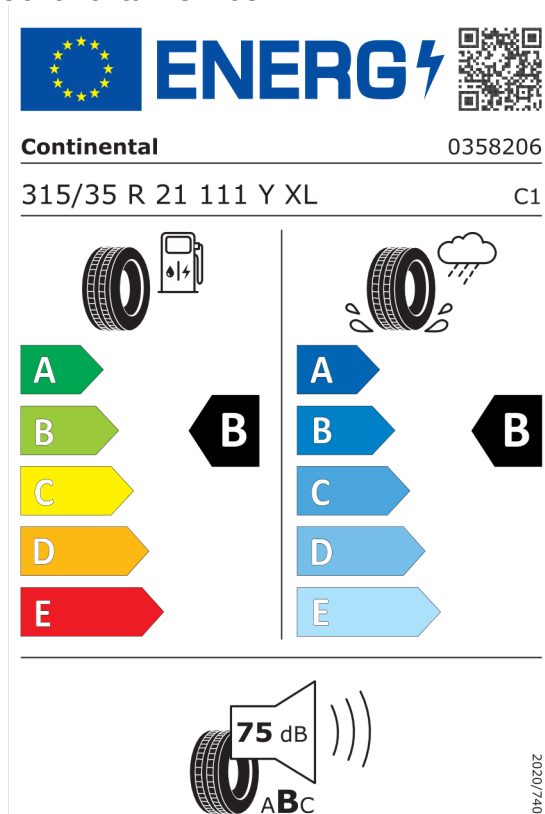

Číslo kalkulácie.
Dátum
Platnosť do

Ponuka
7886
20.10.2022

Continental 481298

<https://eprel.ec.europa.eu/qr/481298>