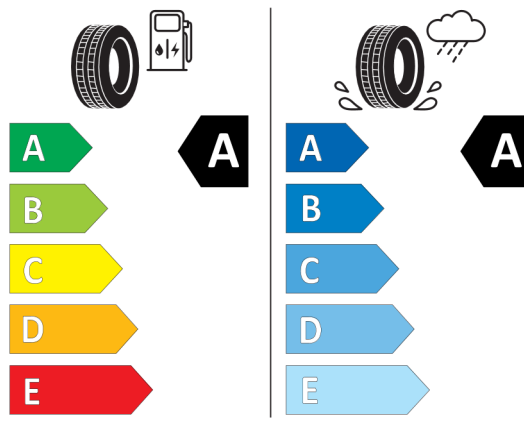

2020/740

<https://eprel.ec.europa.eu/qr/382583>

383240

BRIDGESTONE 10767

275/40 R20 106 W XL C1