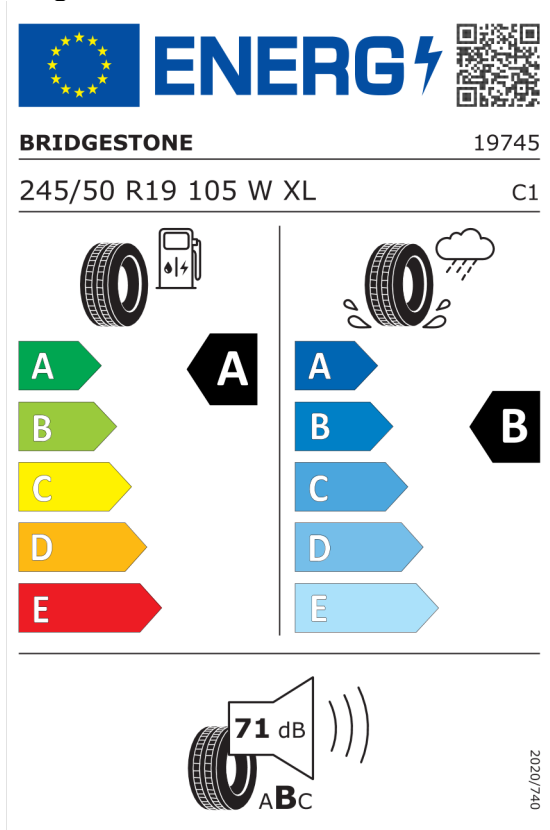

Číslo kalkulácie.
Dátum
Platnosť do

Ponuka
11628
11.03.2024
25.03.2024

EU Energetický štítok pre kolesá

Bridgestone 382611

<https://eprel.ec.europa.eu/qr/382611>