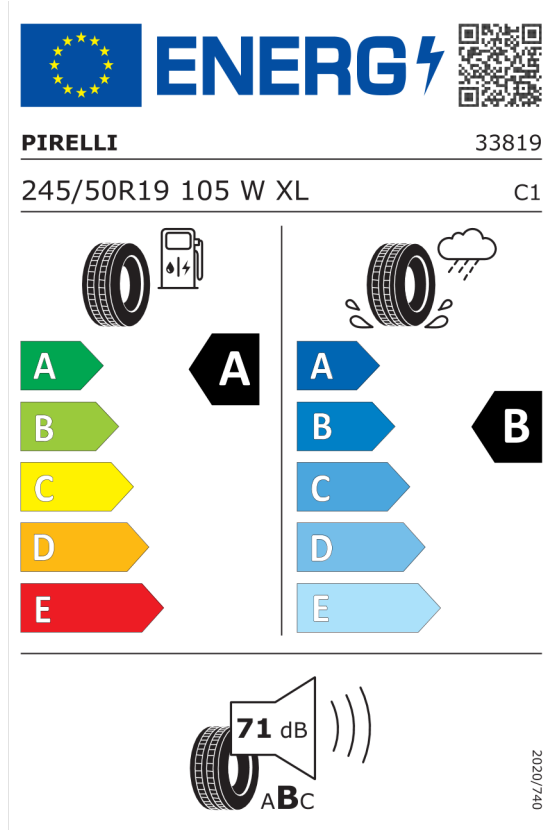

Pirelli 596053

<https://eprel.ec.europa.eu/qr/596053>