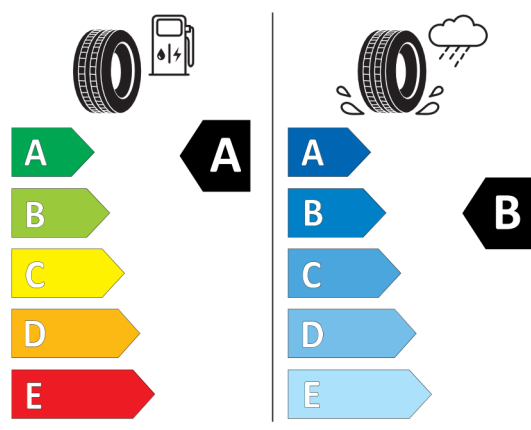

2020/740

<https://eprel.ec.europa.eu/qr/483112>

408952

MICHELIN 139553

225/50R18 99 W XL C1