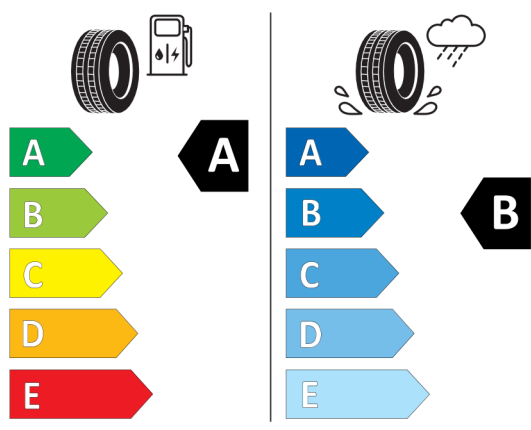

225/50 R18 99 W XL C1

2020/740

<https://eprel.ec.europa.eu/qr/381660>

483112

**Continental** 0358520

225/50 R 18 99 W XL C1

2020/740

<https://eprel.ec.europa.eu/qr/483112>