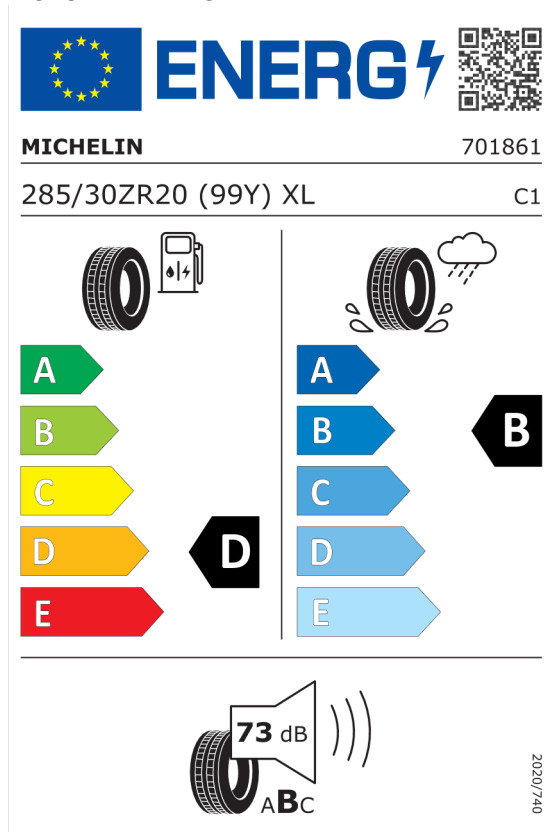

Číslo kalkulácie.
Dátum
Platnosť do

Ponuka
10433
13.11.2023
24.11.2023

Michelin 411719

<https://eprel.ec.europa.eu/qr/411719>