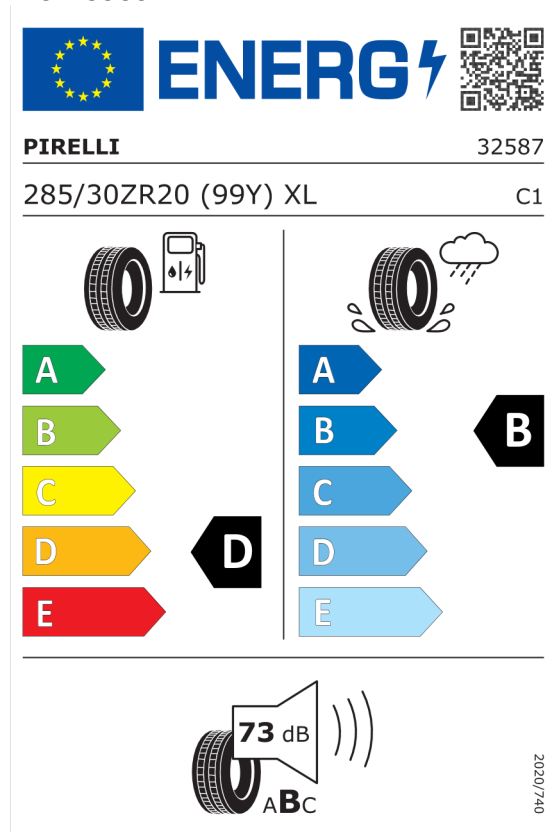

Pirelli 595977

<https://eprel.ec.europa.eu/qr/595977>