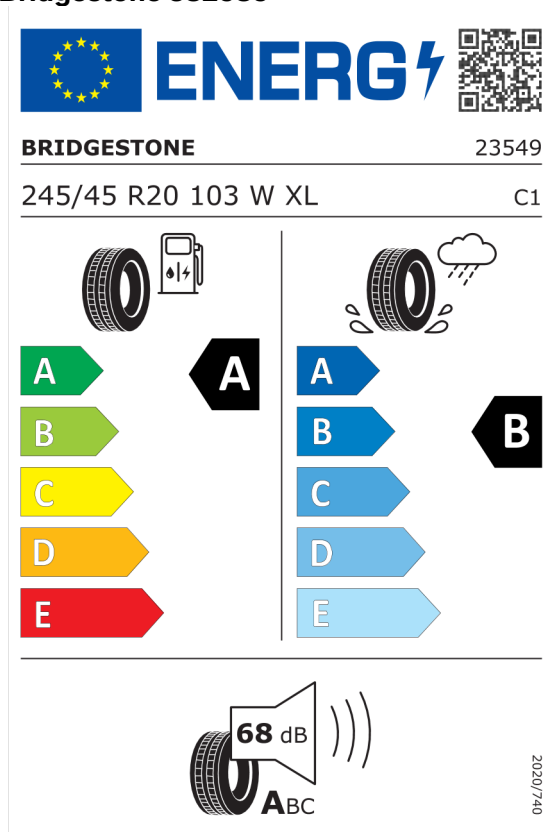

Číslo kalkulácie.
Dátum
Platnosť do

Ponuka
11000
17.01.2024

EU Energetický štítok pre kolesá

Bridgestone 382585

<https://eprel.ec.europa.eu/qr/382585>