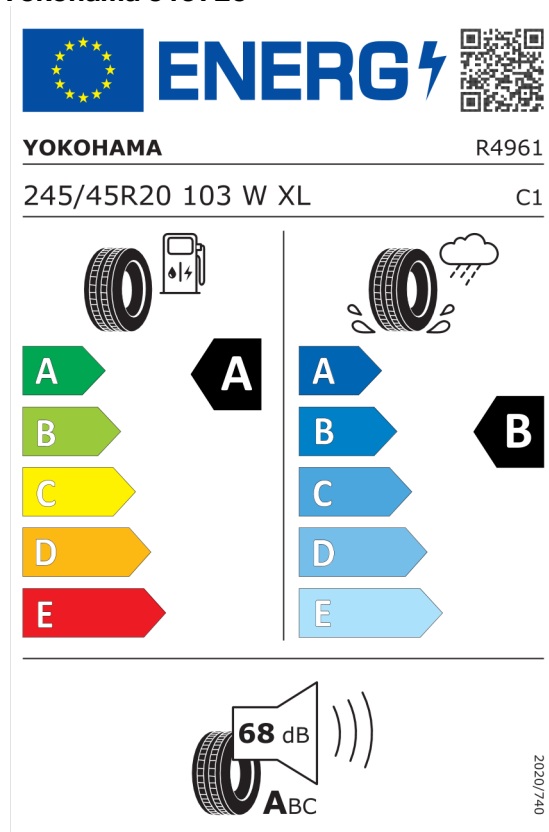

Číslo kalkulácie.
Dátum
Platnosť do

Ponuka
11000
17.01.2024

EU Energetický štítok pre kolesá

Bridgestone 382585

<https://eprel.ec.europa.eu/qr/382585>

Yokohama 519726

<https://eprel.ec.europa.eu/qr/519726>

Číslo kalkulácie.
Dátum
Platnosť do

Ponuka
11000
17.01.2024

Yokohama 519728

The image shows the ENERGY label for the Yokohama 519728 tire. It features the European Union flag and the ENERGY logo. The tire model is 275/40R20 106 W XL, and the category is C1. The label is divided into three sections: fuel consumption (A), wet grip (A), and rolling noise (69 dB, ABC). A QR code is located in the top right corner.

YOKOHAMA R4962
275/40R20 106 W XL C1

A **A** **A** **B**

69 dB **ABC**

2020/740

<https://eprel.ec.europa.eu/qr/519728>

Bridgestone 383242

The image shows the ENERGY label for the Bridgestone 383242 tire. It features the European Union flag and the ENERGY logo. The tire model is 275/40 R20 106 W XL, and the category is C1. The label is divided into three sections: fuel consumption (A), wet grip (A), and rolling noise (70 dB, ABC). A QR code is located in the top right corner.