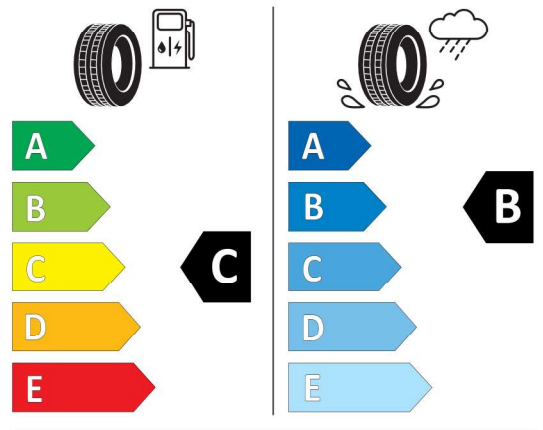

2020/740

<https://eprel.ec.europa.eu/qr/595227>

Goodyear 530043

GOODYEAR 547966

245/35R20 95 Y XL C1