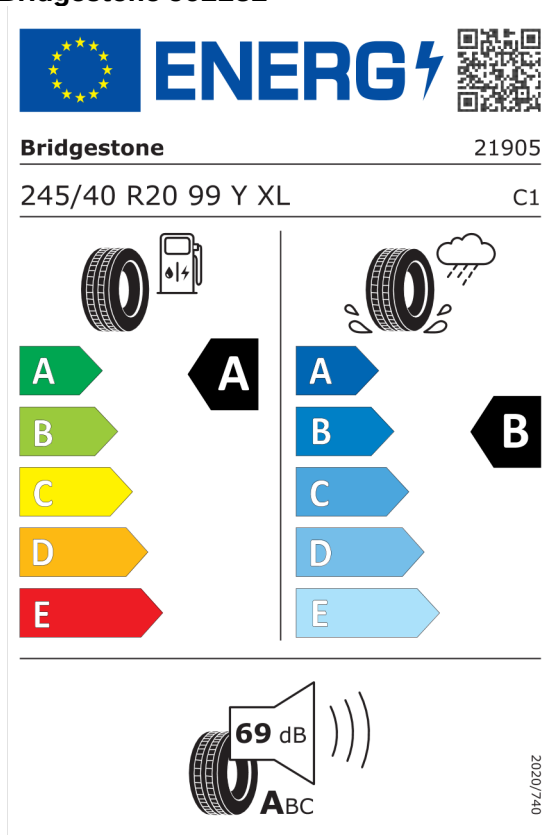

Bridgestone 502232

<https://eprel.ec.europa.eu/qr/502232>