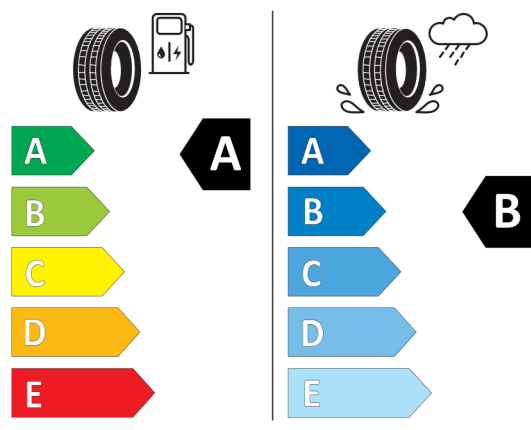

2020/740

<https://eprel.ec.europa.eu/qr/445666>

595906

PIRELLI 31424

225/45R18 95 Y XL C1