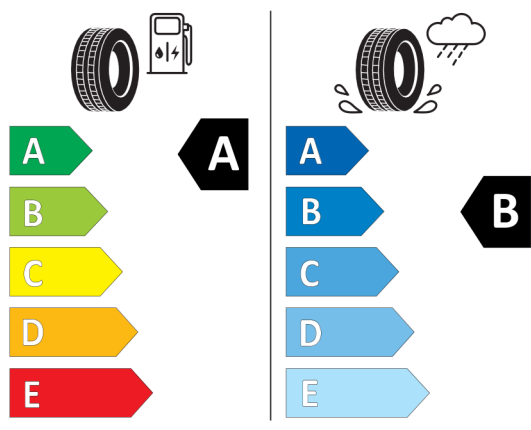

EU Energy Label for Wheels

445666

MICHELIN 651590

225/45R18 95 Y XL C1

2020/740

<https://eprel.ec.europa.eu/qr/445666>

595906

PIRELLI 31424