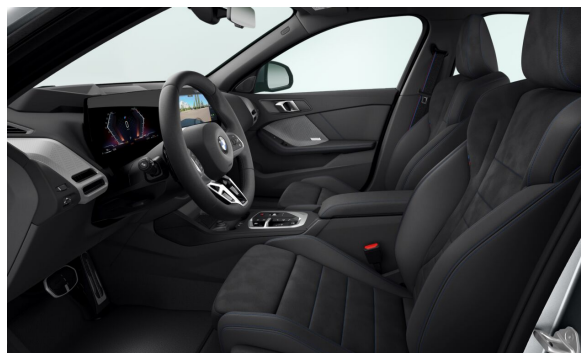

Offer No. 13509
Print date 09-09-2024
Ordernumber 0994558
Page 5 of 9

INTERIOR.

		Gross Price EUR
FKTNL	M Alcantara/Veganza combination Black/contrast stitching Blue	0,00
S043Z	M Illuminated Aluminium hexacube interior decor, matt	0,00

PACKAGES & OPTIONAL EQUIPMENT.

		Gross Price EUR
S0235	Trailer tow hitch with removable ball head	879,00
S0248	Steering-wheel heating	207,00
S02PA	Locking wheel bolts	0,00
S02TE	Steptronic transmission with gearshift paddles	0,00
S0316	Automatic operation of tailgate	465,00
S0337	M Sport package	3.514,00
S02VF	Adaptive M suspension	0,00
S0481	Sport seats for driver and front passenger	0,00
S0710	M Leather steering wheel	0,00
S0775	M headliner anthracite	0,00
S09T1	M Sport exterior parts	0,00
S09T2	M Sport interior parts	0,00
S033B	M Sport package Pro	1.550,00
S02VF	Adaptive M suspension	0,00
S0337	M Sport package	0,00
S03M2	M Sport brake, red high-gloss	0,00
S03MF	M Lights Shadowline	0,00
S0481	Sport seats for driver and front passenger	0,00
S04GQ	M seat belts	0,00
S0710	M Leather steering wheel	0,00
S0754	M Rear spoiler	0,00
S0775	M headliner anthracite	0,00
S07M9	M high-gloss Shadowline with extended contents	0,00
S09T1	M Sport exterior parts	0,00
S09T2	M Sport interior parts	0,00
S03B5	Roof in Black	372,00
S0459	Seat adjustment, electric with memory for driver's seat	879,00
S0534	Automatic air conditioning	568,00
S05AS	Driving Assistant	0,00
S05AT	Driving Assistant Plus	827,00