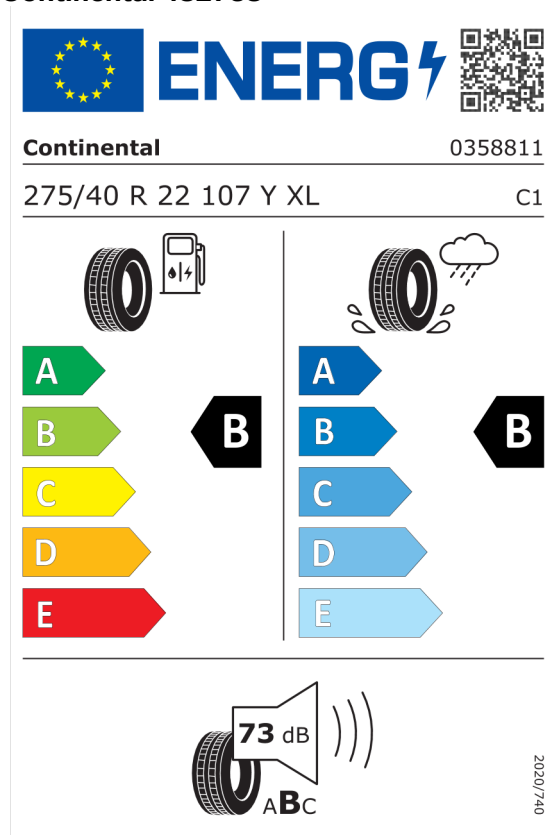

Continental 482738

<https://eprel.ec.europa.eu/qr/482738>