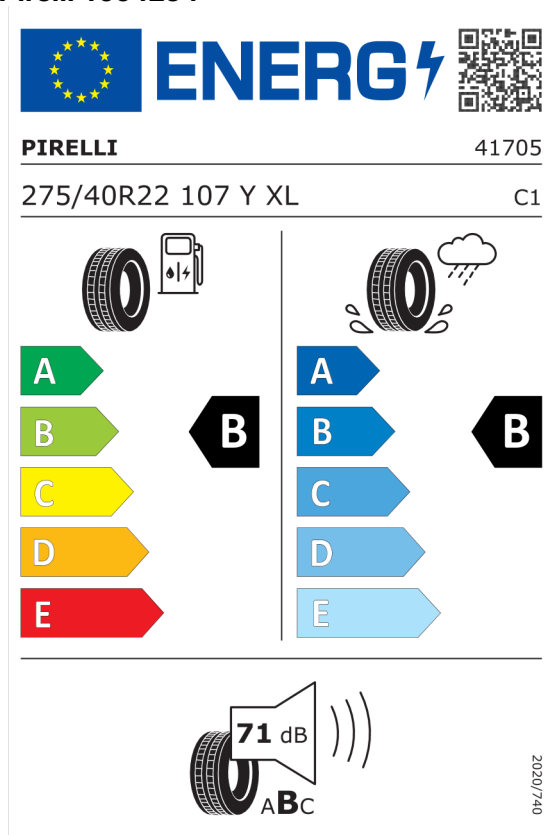

Číslo kalkulácie.
Dátum
Platnosť do

Ponuka
12248
02.05.2024
16.05.2024

EU Energetický štítok pre kolesá

Pirelli 1004294

<https://eprel.ec.europa.eu/qr/1004294>