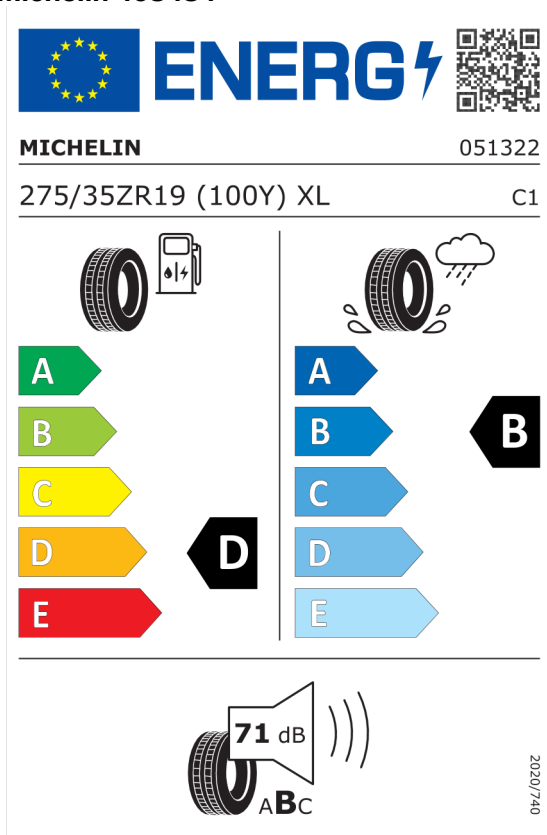

Číslo kalkulácie.
Dátum
Platnosť do

Ponuka
12201
29.04.2024
13.05.2024

EU Energetický štítok pre kolesá

Michelin 408484

<https://eprel.ec.europa.eu/qr/408484>

Pirelli 595975