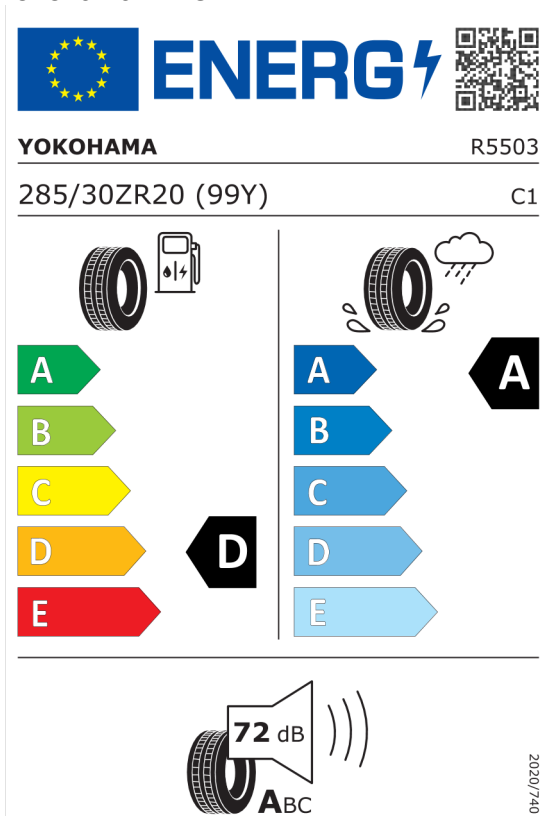

Číslo kalkulácie.
Dátum
Platnosť do

Ponuka
12201
29.04.2024
13.05.2024

Yokohama 1123242

<https://eprel.ec.europa.eu/qr/1123242>