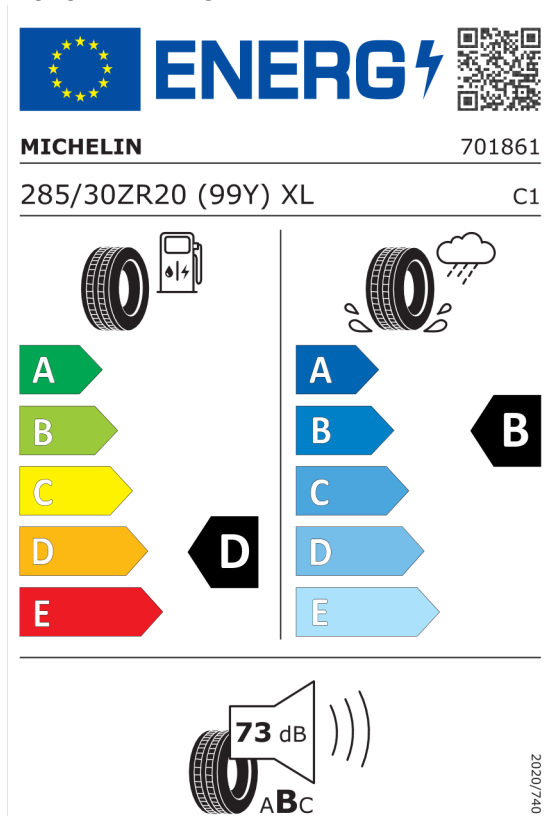

Číslo kalkulácie.
Dátum
Platnosť do

Ponuka

12201
29.04.2024
13.05.2024

Yokohama 1123241

The label features the European Union flag and the word "ENERGY" with a lightning bolt icon. A QR code is located to the right. Below the header, the brand "YOKOHAMA" and the number "R5469" are listed. The tire size "275/35ZR19 (100Y)" and the class "C1" are also displayed. The label is divided into two columns: the left column shows fuel efficiency with a scale from A (green) to E (red), where the tire is marked with a black "D"; the right column shows wet grip with a scale from A (dark blue) to E (light blue), where the tire is marked with a black "A". At the bottom, a noise level of 70 dB is shown with a speaker icon and the label "ABC". A vertical code "2020/740" is on the right side.

<https://eprel.ec.europa.eu/qr/1123241>

Pirelli 595977

The label features the European Union flag and the word "ENERGY" with a lightning bolt icon. A QR code is located to the right. Below the header, the brand "PIRELLI" and the number "32587" are listed. The tire size "285/30ZR20 (99Y) XL" and the class "C1" are also displayed. The label is divided into two columns: the left column shows fuel efficiency with a scale from A (green) to E (red), where the tire is marked with a black "D"; the right column shows wet grip with a scale from A (dark blue) to E (light blue), where the tire is marked with a black "B". At the bottom, a noise level of 73 dB is shown with a speaker icon and the label "ABC". A vertical code "2020/740" is on the right side.

<https://eprel.ec.europa.eu/qr/595977>

Číslo kalkulácie.
Dátum
Platnosť do

Ponuka
12201
29.04.2024
13.05.2024

Yokohama 1123242

<https://eprel.ec.europa.eu/qr/1123242>

Michelin 411719

<https://eprel.ec.europa.eu/qr/411719>