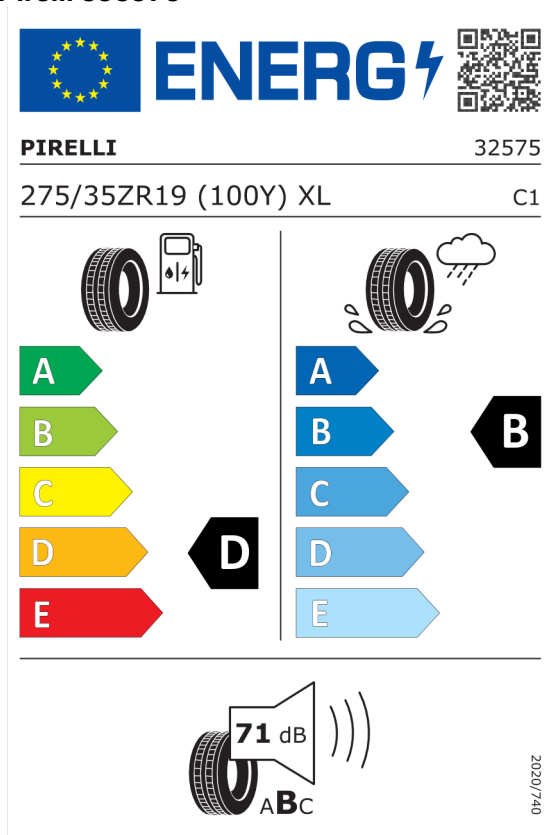

Číslo kalkulácie.
Dátum
Platnosť do

Ponuka
12201
29.04.2024
13.05.2024

EU Energetický štítok pre kolesá

Michelin 408484

<https://eprel.ec.europa.eu/qr/408484>

Pirelli 595975

<https://eprel.ec.europa.eu/qr/595975>

Číslo kalkulácie.
Dátum
Platnosť do

Ponuka

12201
29.04.2024
13.05.2024

Yokohama 1123241

The label features the European Union flag and the word "ENERGY" with a lightning bolt icon. A QR code is located to the right. Below the header, the brand "YOKOHAMA" and the number "R5469" are listed. The tire size "275/35ZR19 (100Y)" and the class "C1" are also displayed. The label is divided into two columns: the left column shows fuel efficiency with a scale from A (green) to E (red), where the tire is marked with a black "D"; the right column shows wet grip with a scale from A (dark blue) to E (light blue), where the tire is marked with a black "A". At the bottom, a noise level of 70 dB is shown with a speaker icon and the label "ABC". A vertical code "2020/740" is on the right side.

<https://eprel.ec.europa.eu/qr/1123241>

Pirelli 595977

The label features the European Union flag and the word "ENERGY" with a lightning bolt icon. A QR code is located to the right. Below the header, the brand "PIRELLI" and the number "32587" are listed. The tire size "285/30ZR20 (99Y) XL" and the class "C1" are also displayed. The label is divided into two columns: the left column shows fuel efficiency with a scale from A (green) to E (red), where the tire is marked with a black "D"; the right column shows wet grip with a scale from A (dark blue) to E (light blue), where the tire is marked with a black "B". At the bottom, a noise level of 73 dB is shown with a speaker icon and the label "ABC". A vertical code "2020/740" is on the right side.