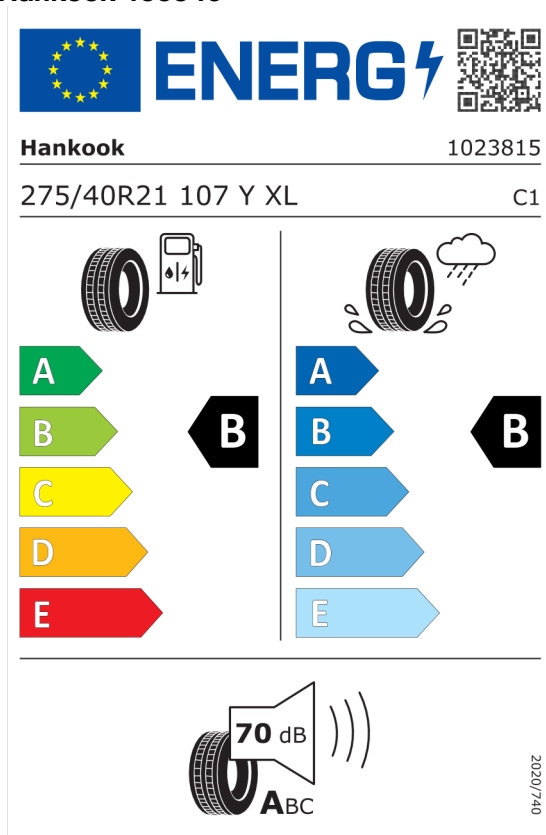

Hankook 466540

<https://eprel.ec.europa.eu/qr/466540>